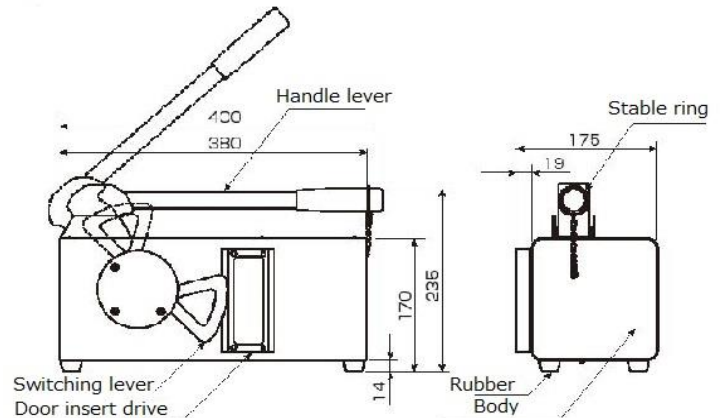

## Specification

	Description
No of holes	2 holes and bending
Power technology	Ultra-high pressure HMC technology
Hydraulic power	3 tons
Electricity	No electricity is required
Size (W x H x D)	400X235X175mm (15.74X9.25X6.89 inch)
Weight	12Kgs (26lb)
Time of destruction	1 minute (15 times up and down handle lever)
Target media	3.5", 2.5" HDD, SSD.mSATA.M.2.USB etc
Market	Office, hospital, school, army, government