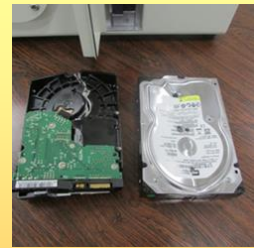

### Destroy completely

3 tons pressure can destroy drives completely