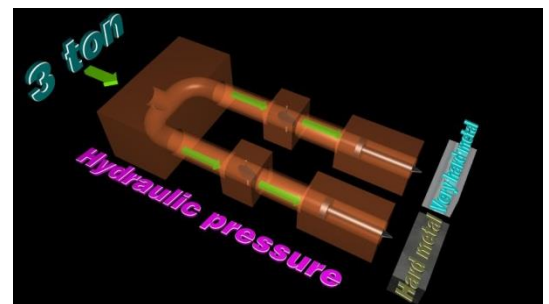

CrushBox HDB-30V-E

World-First manual bending hard drive destroyer

New Crush Box HDB-30V-E is the world-first manual hard disc drive physical destruction machine that can bend and mangle the hard drives and its internal components including the platters by two destruction shafts.

Complies with DoD, NSA & NIST Standard.

This is the world's most shipped HDD/SSD destroyer.

Market : Offices, Medical, Army, server room and etc,

Main feature of HDB-30V-E

1 Manual operation

HDB-30V-E is manual destroyer. It is very convenient for small volume destruction in the office and on-site destruction service .

2 Bending and mangling

HDB-30V-E is the world-first manual destruction machine that can bend and punch hard disc drives and its internal components including data platters making two holes with 2 tons hydraulic power.

3 Portable

HDB-30V-E is portable machine that you can carry to anywhere with soft carry bag .

4 No power required

HDB-30V-E does not need electricity. It is very helpful for the on-site service at the customer.