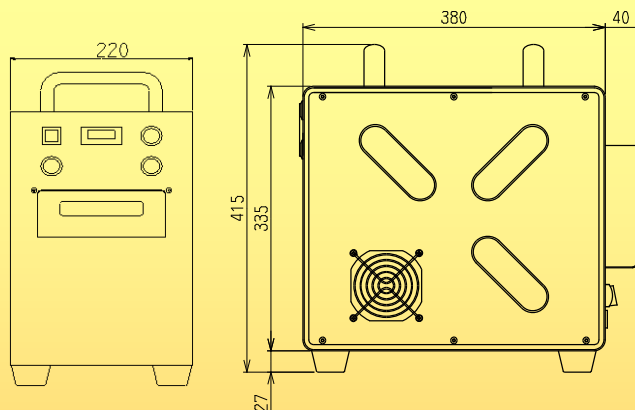

Platinum Service Reseller

HITACHI
Inspire the Next

FUJITSU

NEC
NECフィールドディング

NTTフィールドテクノ

PCNET

ANCHOR
NETWORK SERVICE

IBM

TT GLOBAL
TT GLOBAL

TES-AMM

Re-Teck

SYSTEM BRAIN

RTECH
KOREA

amazon

ビックカメラ

ソフマップ

DIS

SYNNEX

DATAUE

the worlds most compact